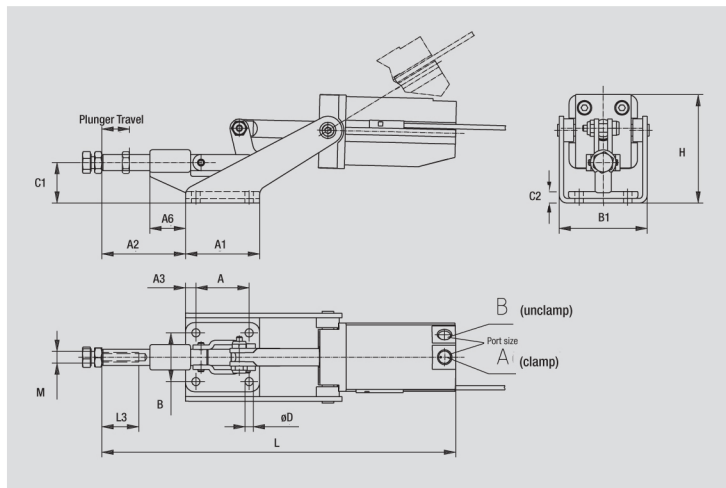

Squeeze action plier clamps

Model 803-M

Straight-line action power clamp

Model no.	Maximum Holding Capacity [N]	Exerting Force @ 5.52 bar	Max. Operating Pressure [bar]	Plunger Travel	Port Size	Weight	Recommended (not included)
803-M	2,675	2,675	5.52	19.05	G1/8	0.845	225208-M

Model no.	A	A1	A2	A3	A6	B	B1	C1	C2	ØD	H	L	L3	M
803-M	36.58	50.80	54.86	7.11	24.13	33.27	60.20	27.69	7.87	6.86	75.18	251.71	25.40	M8

DE-STA-CO Subject to technical modifications without notice